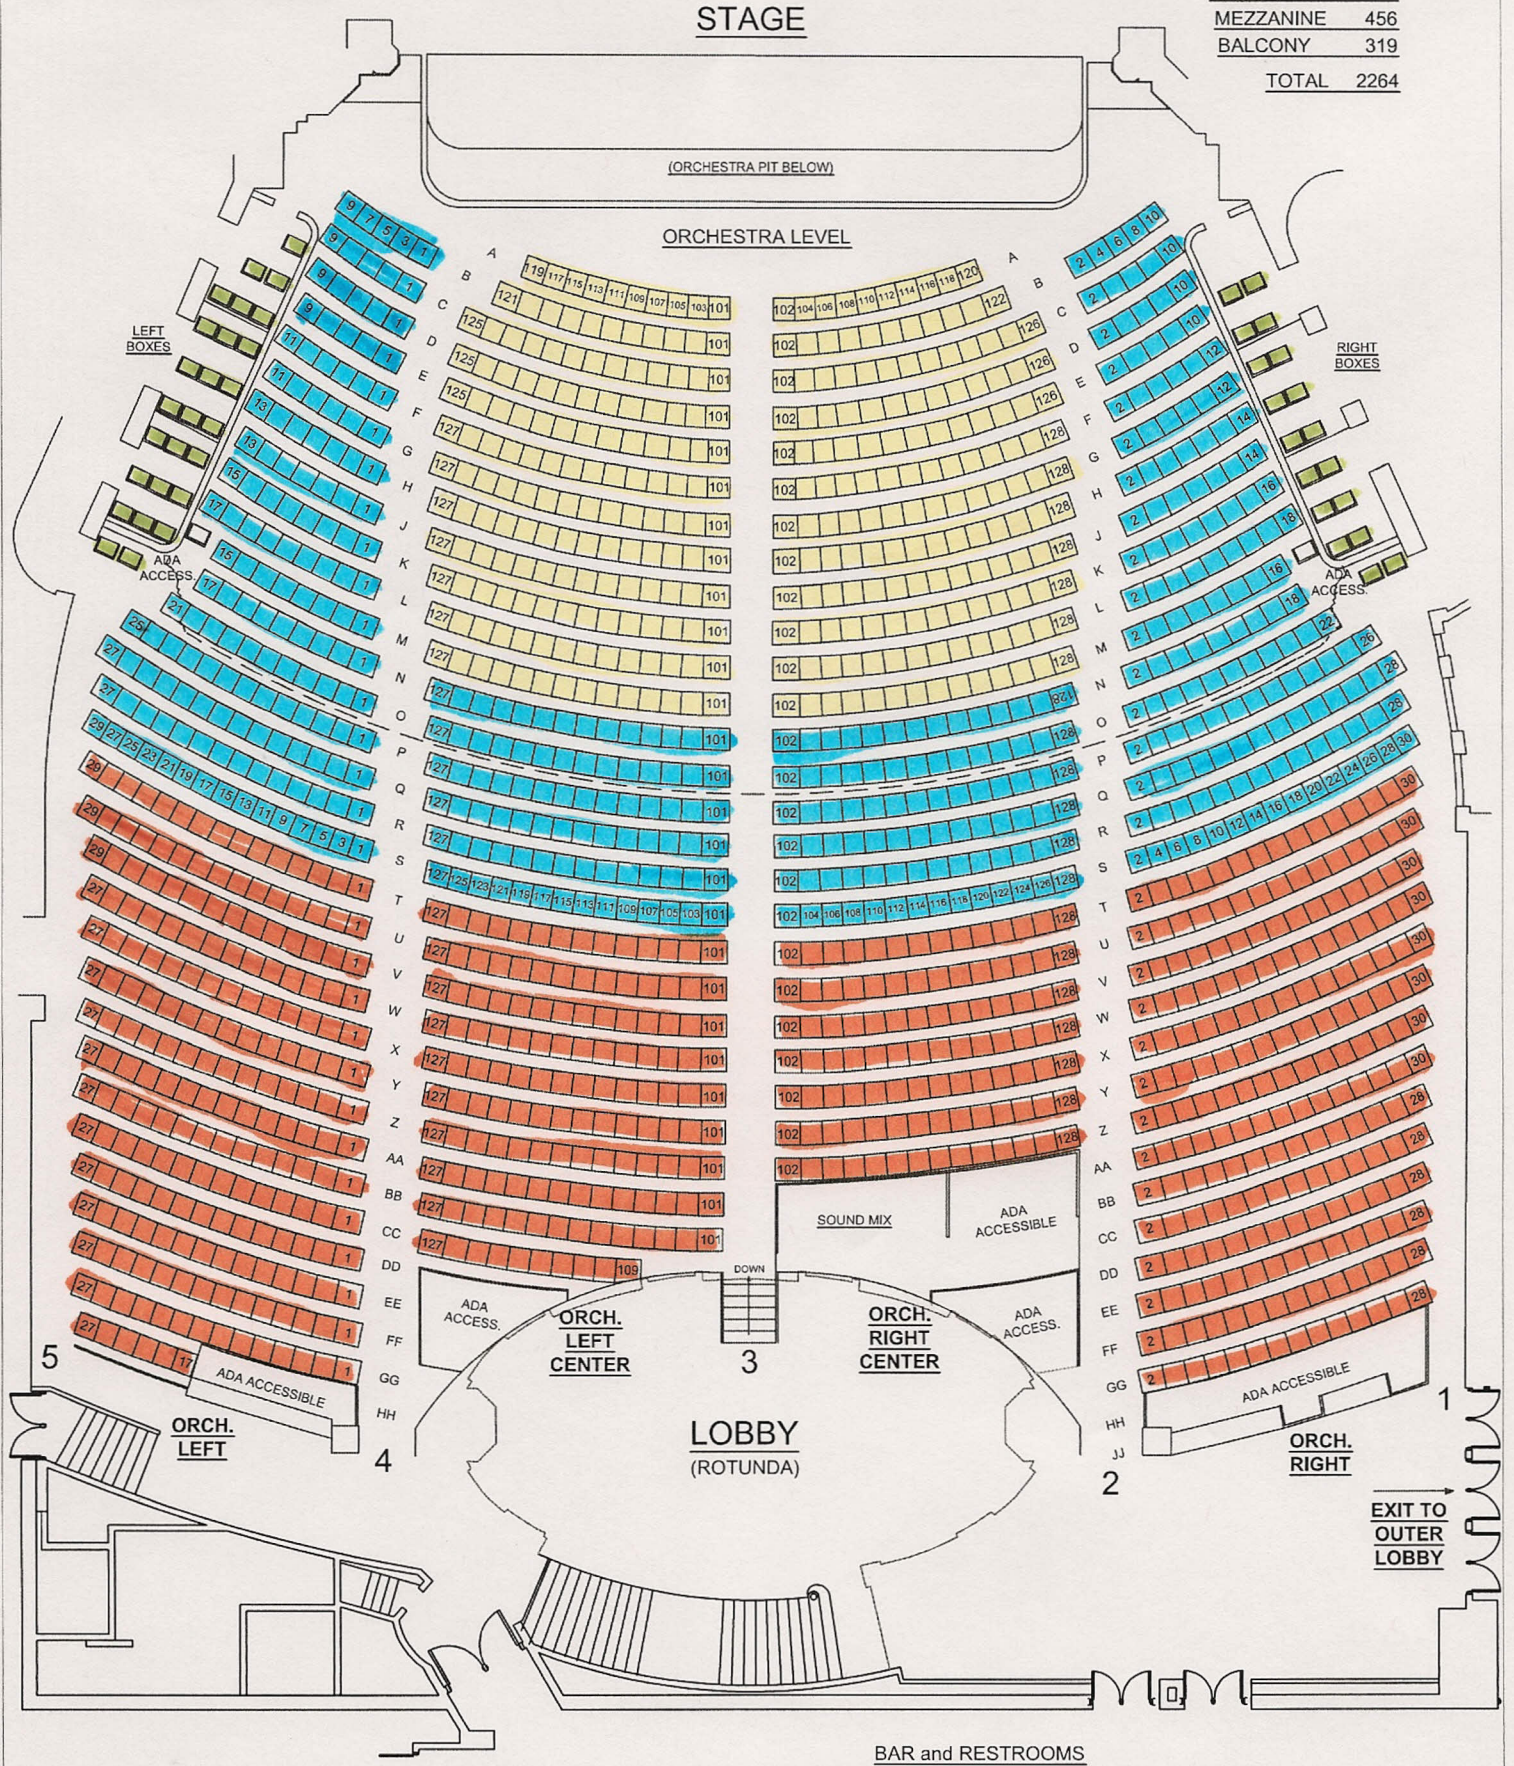

**MAJESTIC THEATRE**  
SAN ANTONIO, TEXAS

**SEATING CAPACITY**

ORCHESTRA	1489
MEZZANINE	456
BALCONY	319
<b>TOTAL</b>	<b>2264</b>

MAJESTIC THEATRE  
SAN ANTONIO, TEXAS